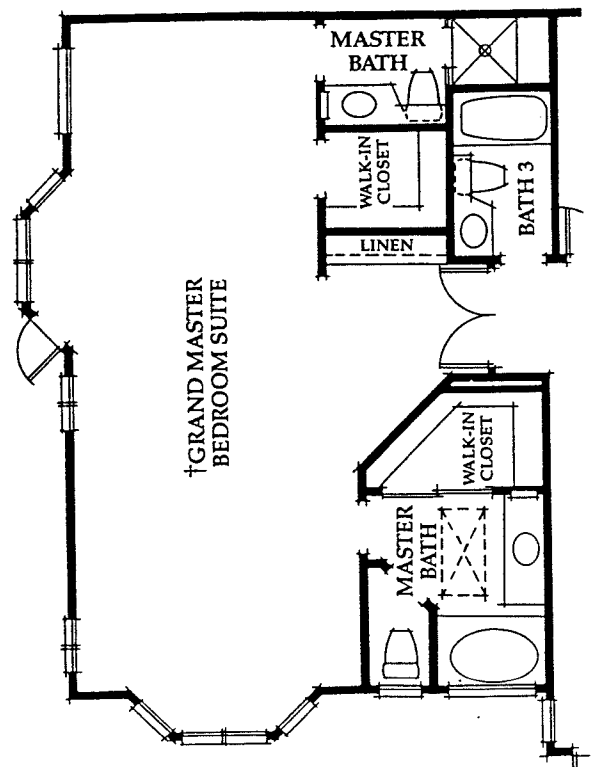

# Corrinth 1850 Sq. Ft.

GRAND MASTER SUITE OPTION

LIBRARY/DEN OPTION

†Optional  
Bedroom 3 may be ordered as a  
library/den with dry or wet bar at  
additional cost.