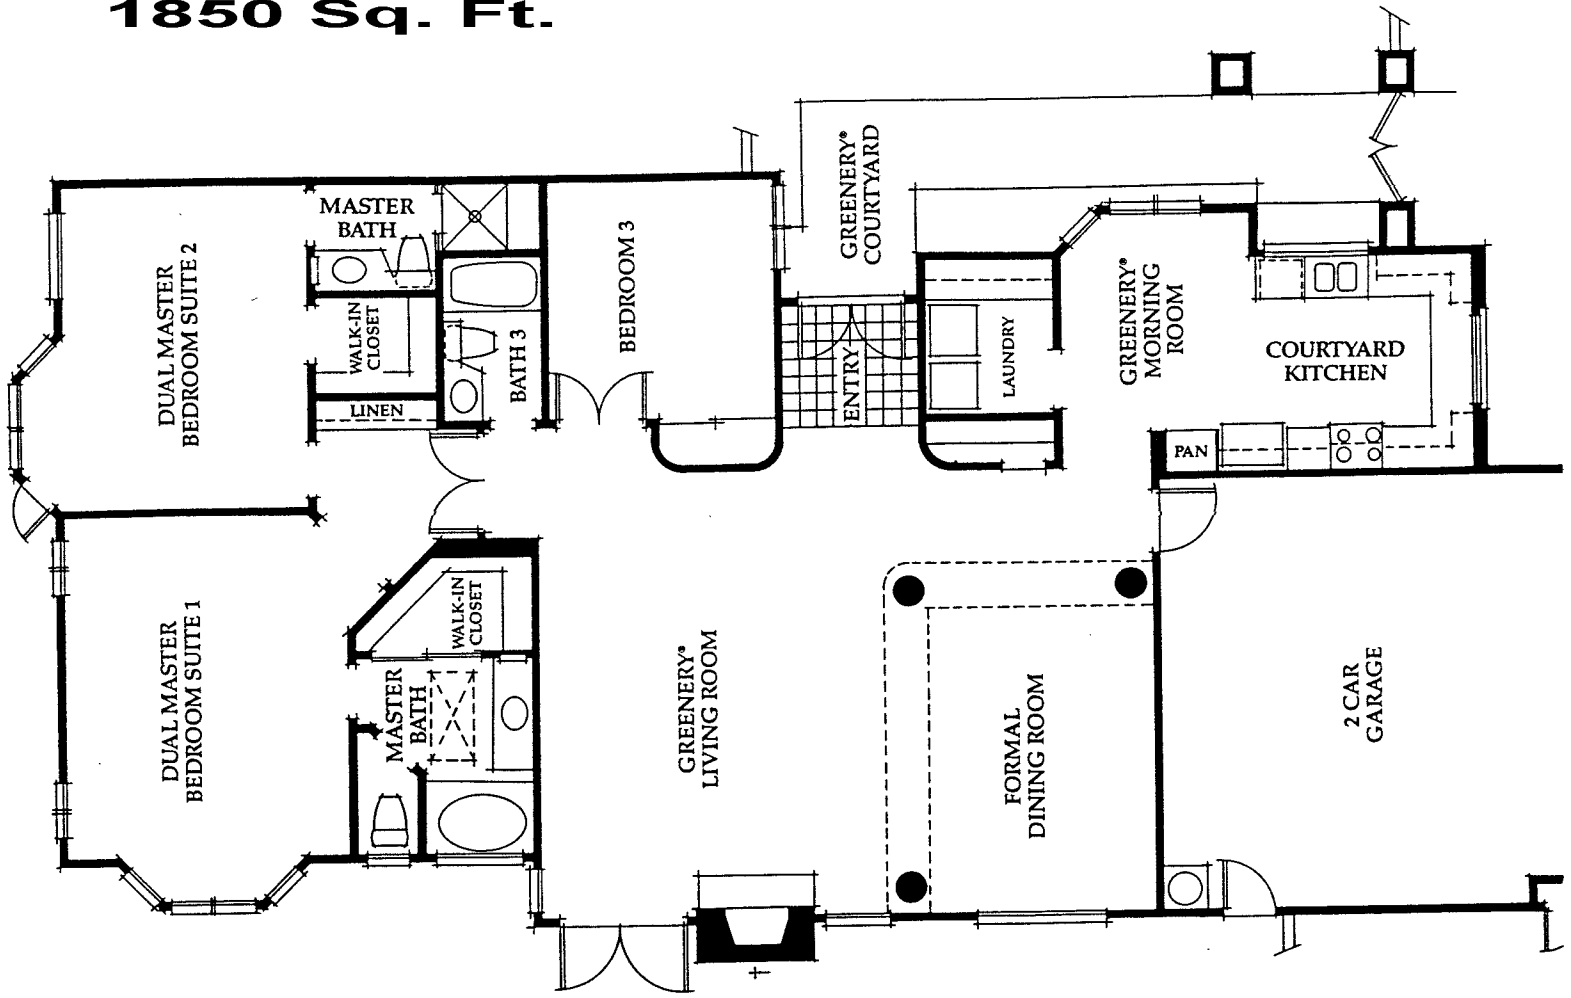

# Corrinth 1850 Sq. Ft.

GRAND MASTER SUITE OPTION

LIBRARY/DEN OPTION

†Optional  
Bedroom 3 may be ordered as a  
library/den with dry or wet bar at  
additional cost.